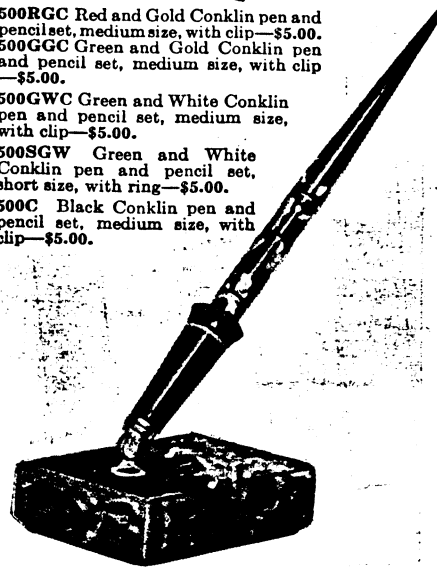

# Conklin

848FPC Foliage Pearl Symetrik Endura pen and pencil set, medium size, with clip—\$8.50.  
868FPC Large size with clip—\$11.00.  
838FP Short size with ring—\$8.50.

500RGC Red and Gold Conklin pen and pencil set, medium size, with clip—\$5.00.  
500GGC Green and Gold Conklin pen and pencil set, medium size, with clip—\$5.00.  
500GWC Green and White Conklin pen and pencil set, medium size, with clip—\$5.00.  
500SGW Green and White Conklin pen and pencil set, short size, with ring—\$5.00.  
500C Black Conklin pen and pencil set, medium size, with clip—\$5.00.

3161CBC Cream and Black Conklin pen and pencil set, large size with clip, \$6.00.  
31614SCB Short size with ring, \$6.00.

R1115PB Kidney shape, rough edge, Onyx desk set with ash tray and Pearl and Black \$6.00 Endura desk set pen—\$14.00. With Black, Black and Gold, Foliage Green Pearl and Black, Green or Blue, \$5.00 Endura desk set pen—\$13.00. With Conklin \$3.00 desk set pen—\$11.00.